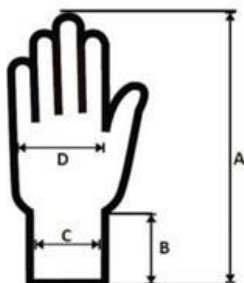

CODE A8010

MATERIAL

Lining 13G polyester (black)
 Coating nitrile (black)
 Thickness 1,0 mm (in palm)

SIZE(S): 7 / S – 11 / 2XL

UNIT pair

PACKING

Units in carton 240 pairs
 Units in polybag 12 pairs
 Retail packing size 9 / L also with sales label (09-SPE)

DIMENSIONS

	5	6	7	8	9	10	11	12
Carton H x W x D (cm)	-	-	47x25x45	47x25x45	47x25x45	47x25x45	47x25x45	-
Carton (cbm)	-	-	0,0529	0,0529	0,0529	0,0529	0,0529	-

WEIGHT

	5	6	7	8	9	10	11	12
Carton (kg)	-	-	10,3	10,5	12,0	12,3	12,8	-
Unit (g)	-	-	43,0	44,0	50,0	51,0	53,0	-

Size chart (cm)

	5	6	7	8	9	10	11	12
Total length (A)	-	-	23,0	24,0	25,0	26,0	27,0	-
Cuff length (B)	-	-	7,00	7,00	7,50	8,00	8,50	-
Cuff width (C)	-	-	7,00	7,20	7,60	8,00	8,50	-
Palm width (D)	-	-	9,50	10,0	10,5	10,7	10,8	-